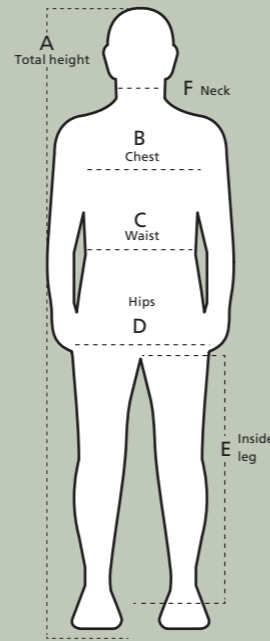

### INCHES CONVERSION TABLE

WAIST																																	
Waist inch-sizes	26	27	28	29	30	31	32	33	34	35	36	37	38	39	40	41	42																
Waist cm	66	69	71	74	76	79	81	84	86	89	91	94	96	99	102	104	107																
LENGTH																																	
Inside leg inches													30							32							34						
Inside leg cm													76							81							86						

### JACKETS, TROUSERS AND COVERALLS. TOTAL HEIGHT 176-184 CM. THIS TABLE SHOWS THE SIZE GROUP REGULAR FOR COVERALLS.

MEN SIZES		C40	C42	C44	C46	C48	C50	C52	C54	C56	C58	C60	C62	C64	C66					
			XS / REGULAR XS		S / REGULAR S		M / REGULAR M		L / REGULAR L		XL / REGULAR XL		2XL / REGULAR 2XL		3XL / REGULAR 3XL		4XL / REGULAR 4XL		5XL / REGULAR 5XL	
Figure C Normal waist	B Chest cm	80	84	88	92	96	100	104	108	112	116	120	124	128	132	136	140	144	148	152
	C Waist cm	68	72	76	80	84	88	92	97	102	108	114	120	126	132	138	144	150	156	162
A Total height 176 – 184 cm	D Hips cm	88	91	94	98	102	106	110	114	118	122	126	130	134	138	142	146	150	154	158
	E Inside leg cm	80	80	80	80	82	82	82	82	84	84	84	84	84	84	84	84	84	84	84

Regular Length	UK (chest)	34R	36R	38R	40R	41R	42R	44R	46R	48R	50R	52R
UK (waist)		30R	32R	33R	34R	36R	38R	40R	42R	44R	46R	48R
A Waist (cm)		74-78	78-82	82-86	86-90	90-94	94-98	98-102	102-106	106-110	110-114	114-118
B Chest (cm)		86-90	90-94	94-98	98-102	102-106	106-110	110-114	114-118	118-123	123-129	129-135
C Total body length (cm)		172-176	174-178	176-180	178-182	180-184	182-186	184-188	186-190	188-192	190-194	192-196
D Inseam leg length (cm)		79	80	81	82	83	84	85	86	87	88	89

Long Length	UK (chest)	36L	38L	40L	41L	42L	44L
UK (waist)		32L	33L	34L	36L	38L	40L
A Waist (cm)		78-82	82-86	86-90	90-94	94-98	98-102
B Chest (cm)		90-94	94-98	98-102	102-106	106-110	110-114
C Total body length (cm)		186-190	188-192	190-194	192-196	194-198	196-200
D Inseam leg length (cm)		86	87	88	89	90	91