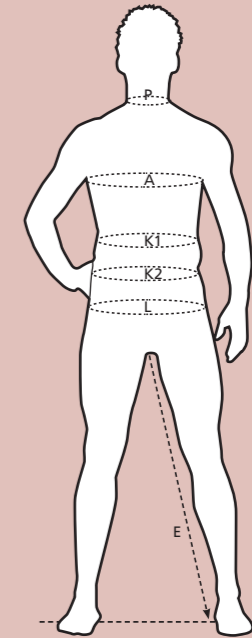

Sizes trousers and winter workwear	C42	C43	C44	C45	C46	C47	C48	C49	C50	C51	C52	C54	C56	C58	C60	C62	C64	C66	C68	C70	C72							
Sizes all upper body wear/boiler suits/overwear					X5	S					M	L		XL	2XL	3XL			4XL	5XL								
A Chest, jacket/boiler suit (cm)	84	86	88	90	92	94	96	98	100	102	104	108	112	116	120	124	128	132	136	140	144							
A Chest, jacket/boiler suit (inch)	33		34.5		36		38		39.5		41	42.5	44	45.5	47	49	50.5	52	53.5	55	56.5							
K1/K2 Waist, Trousers/bib and brace (cm) *	68	70.5	73	75.5	78	80.5	83	85.5	88	90.5	93	98	103	108	113	118	123	128	133	138	143							
K1/K2 Waist, Trousers/bib and brace (inch) *	27	28	28.5	29.5	30.5	31.5	32.5	33.5	34.5	35.5	36.5	38.5	40.5	42.5	44.5	46.5	48.5	50.5	52.5	54.5	56.5							
L Hip (cm)	90	92	94	96	98	100	102	104	106	108	110	114	118	122	126	130	134	138	142	146	150							
L Hip (inch)	35.5	36	37	38	38.5	39.5	40	41	41.5	42.5	43	45	46.5	48	49.5	51	52.5	54	56	57.5	59							
P Collar size (cm)						37-38							39-40		41-42		43-44		45-46		47-48		49-50		51-52			
P Collar size (inch)						14							15.5		16.5		17.5		18		19		19.5		20			

MASCOT®FRONTLINE ladies' size	XS	S	M	L	XL	2XL	3XL			
A Chest (cm)	78	84	90	96	102	110	118			
A Chest (inch)	30.5	33	35.5	38	40	43	46.5			
Headwear	S		M		L		XL	2XL		
H Head measure (cm)	54	55	56	57	58	59	60	61	62	63
H Head measure (inch)	21	21.5	22	22.5	23	23.25	23.5	24	24.5	25

* Bib and brace are not available in odd sizes.

RED

Recovery Equipment Direct
www.red-bhw.com

SIZE GUIDE